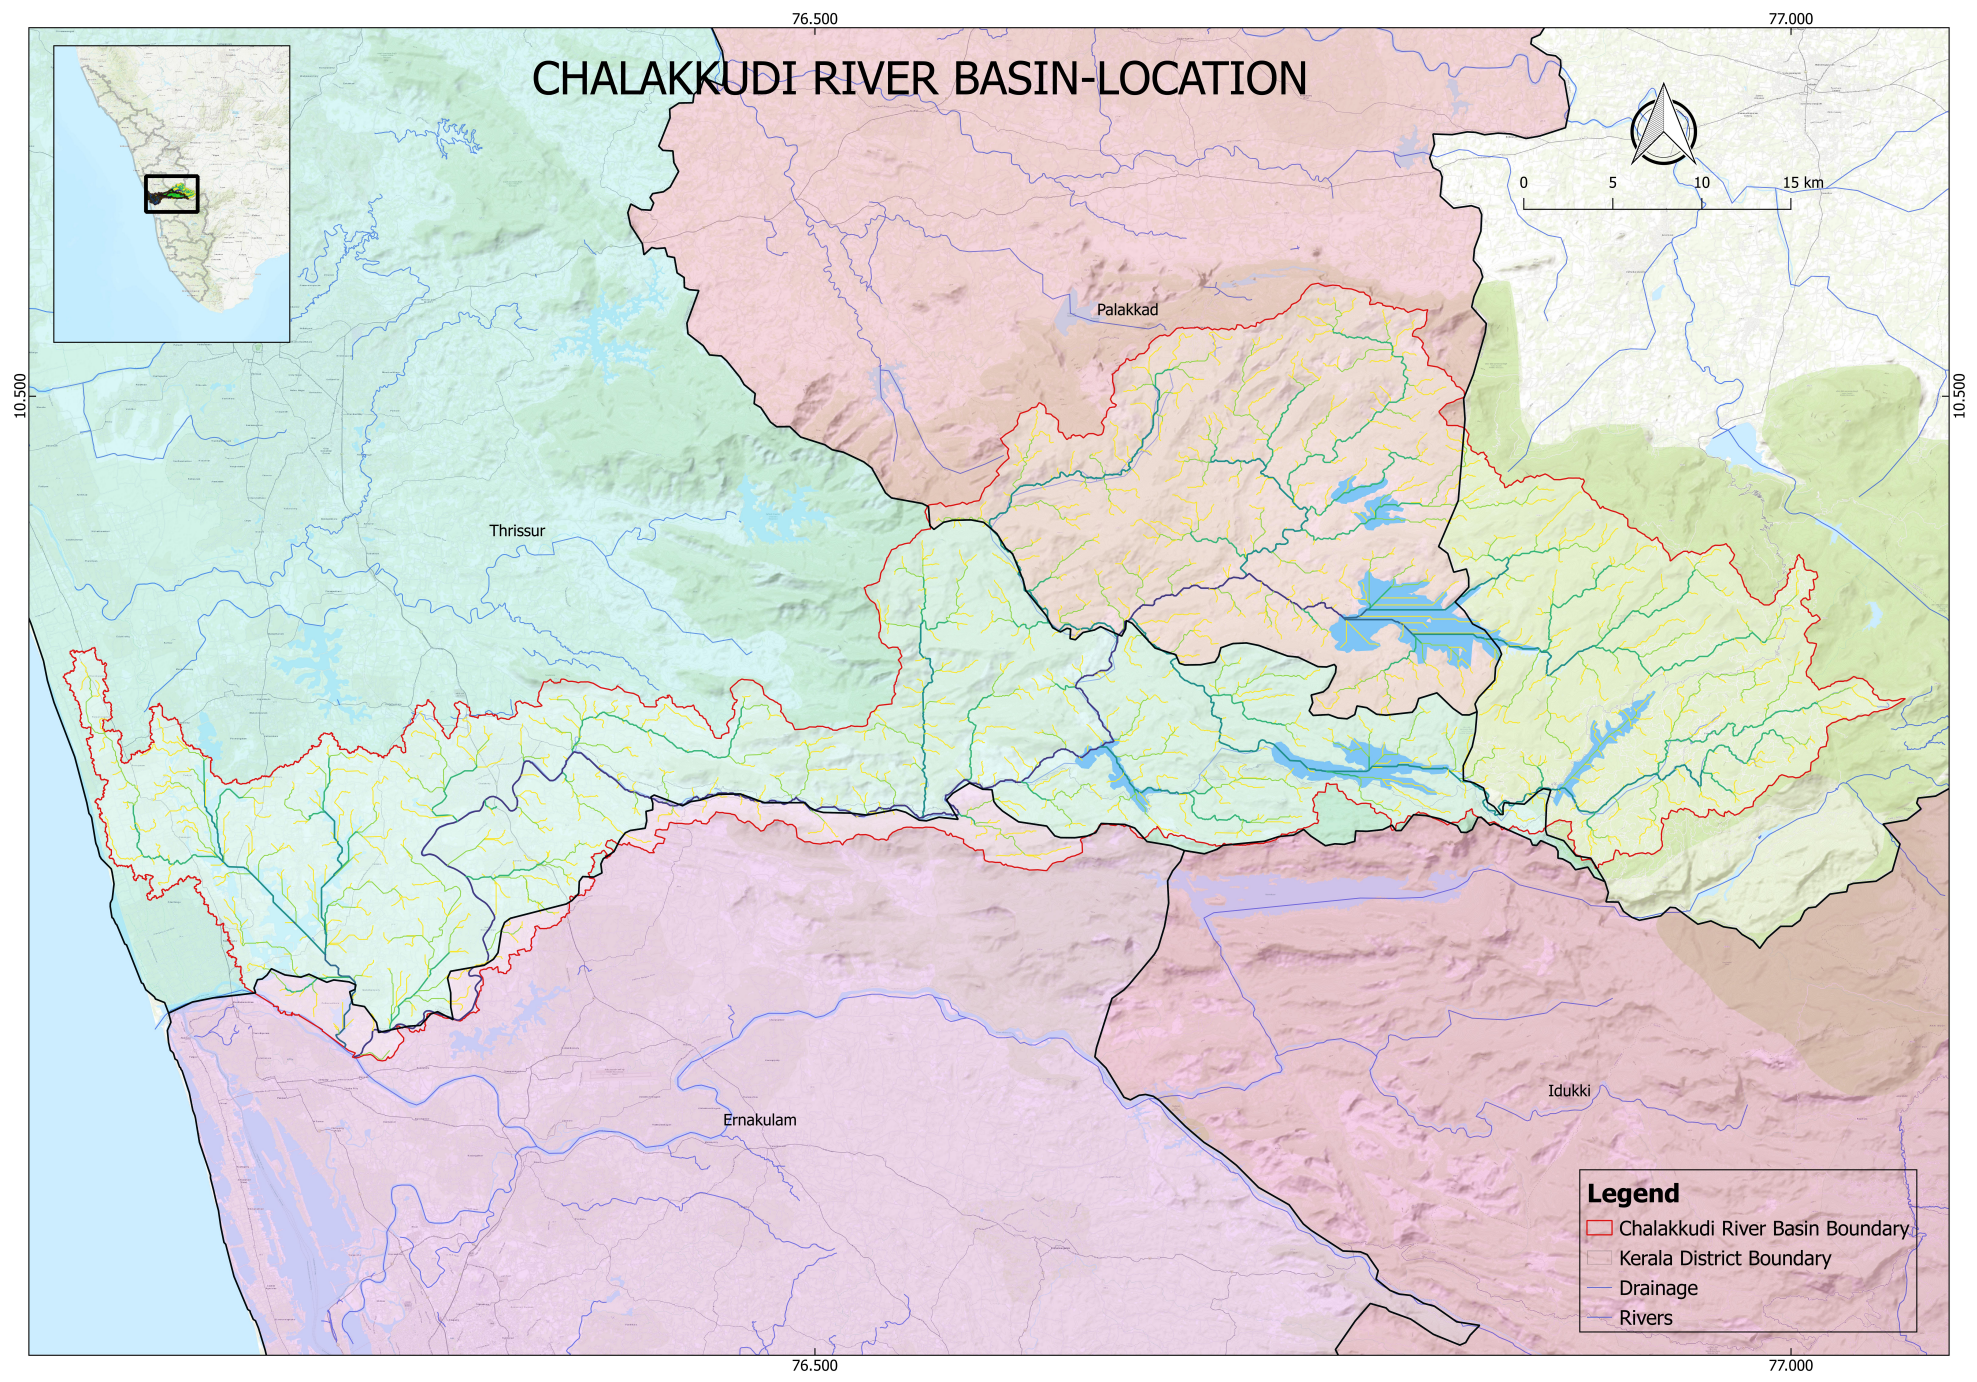

# CHALAKKUDI RIVER BASIN-LOCATION

76.500

77.000

10.500

10.500

76.500

77.000

Palakkad

Thrissur

Ernakulam

Idukki