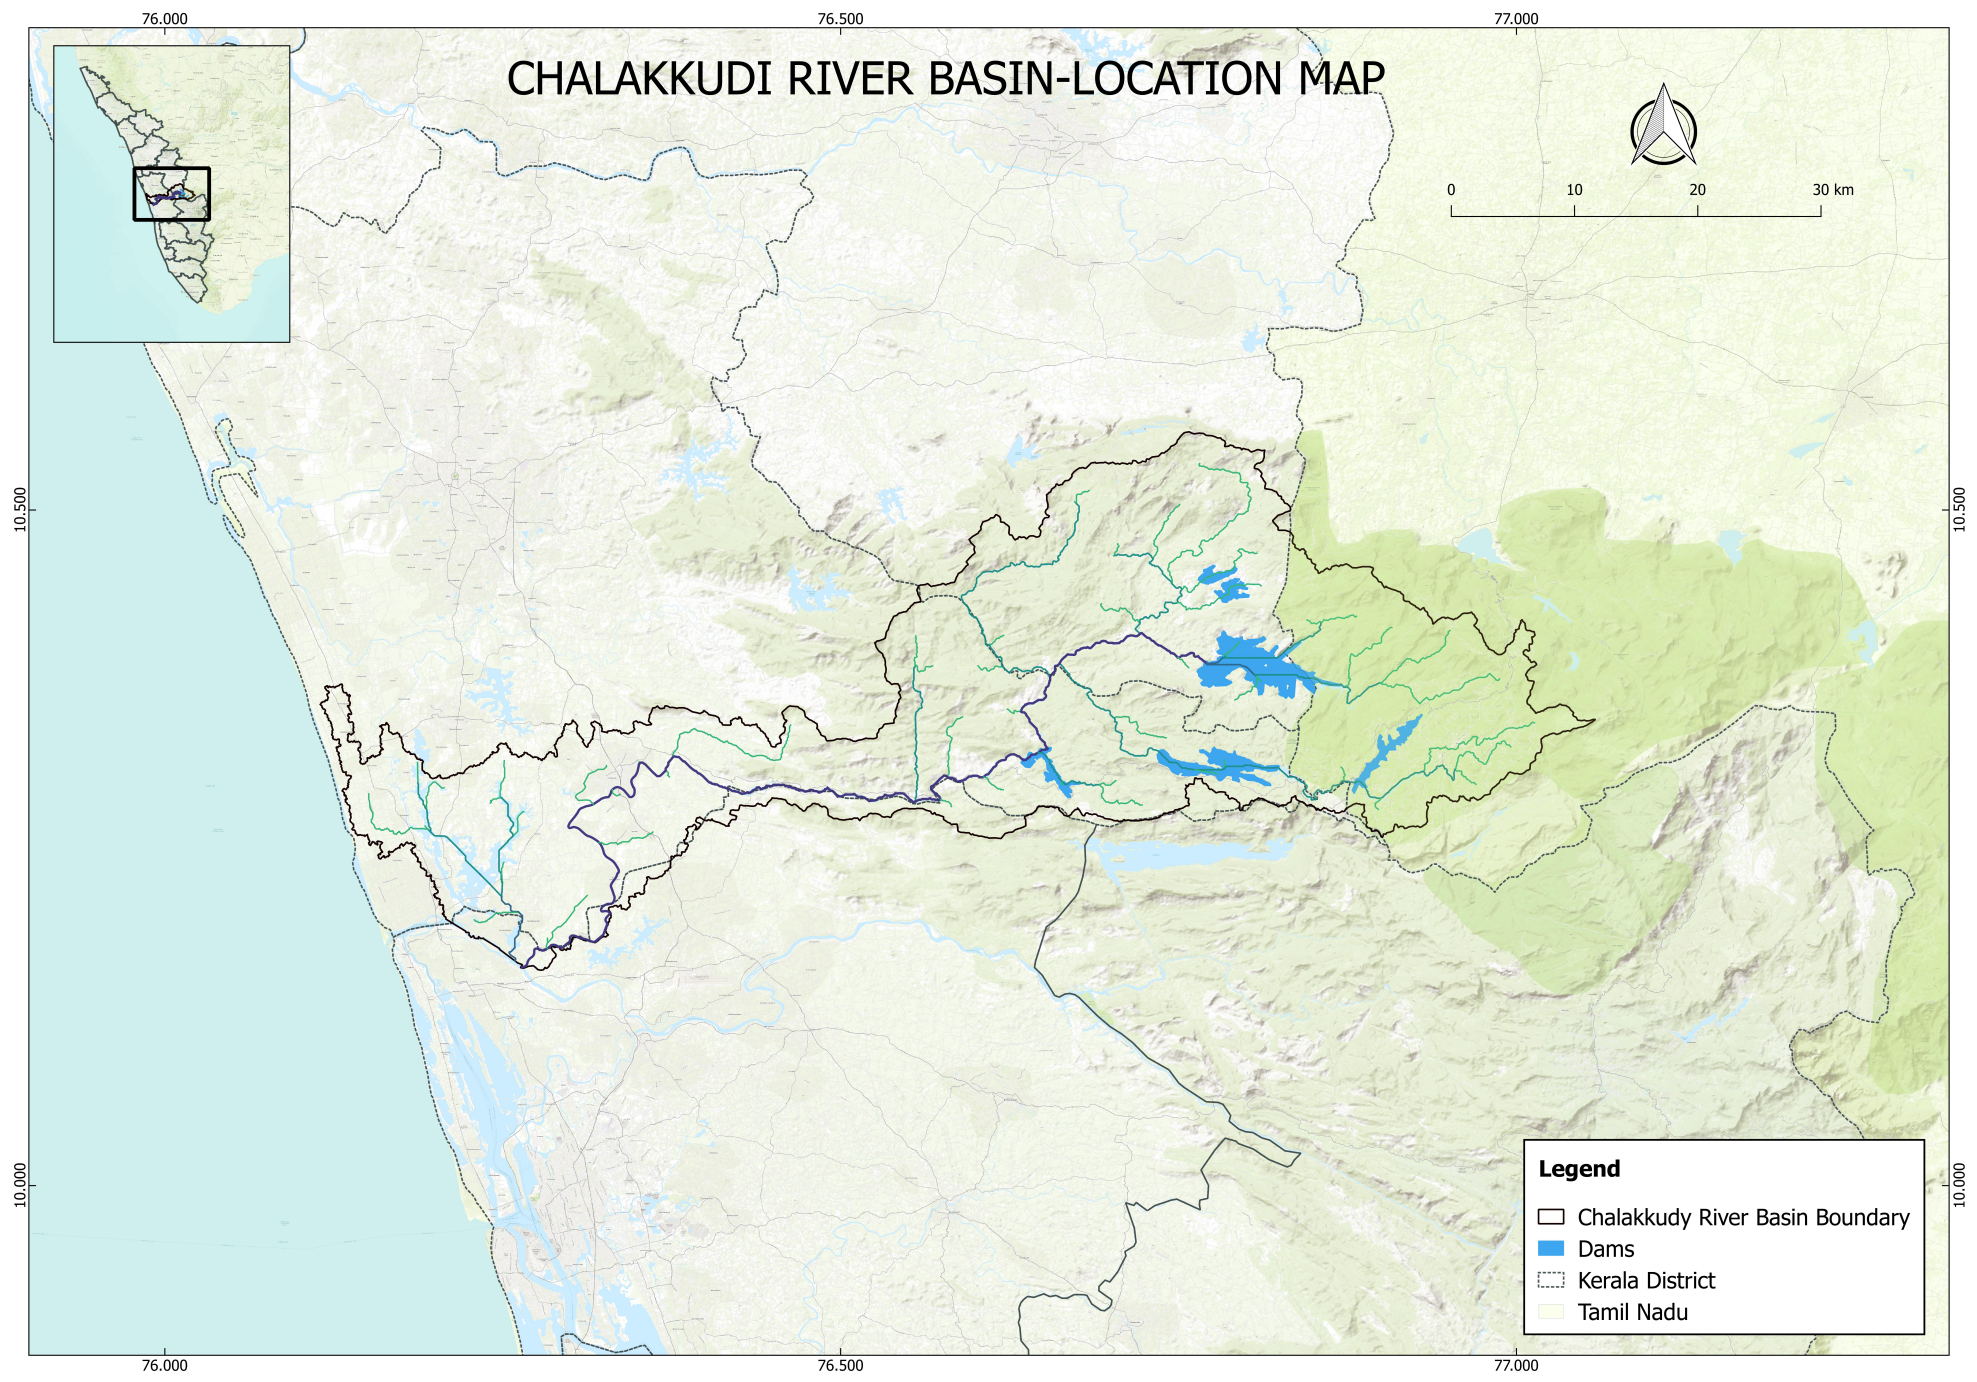

CHALAKKUDI RIVER BASIN-LOCATION MAP

Legend

- Chalakkudy River Basin Boundary
- Dams
- Kerala District
- Tamil Nadu