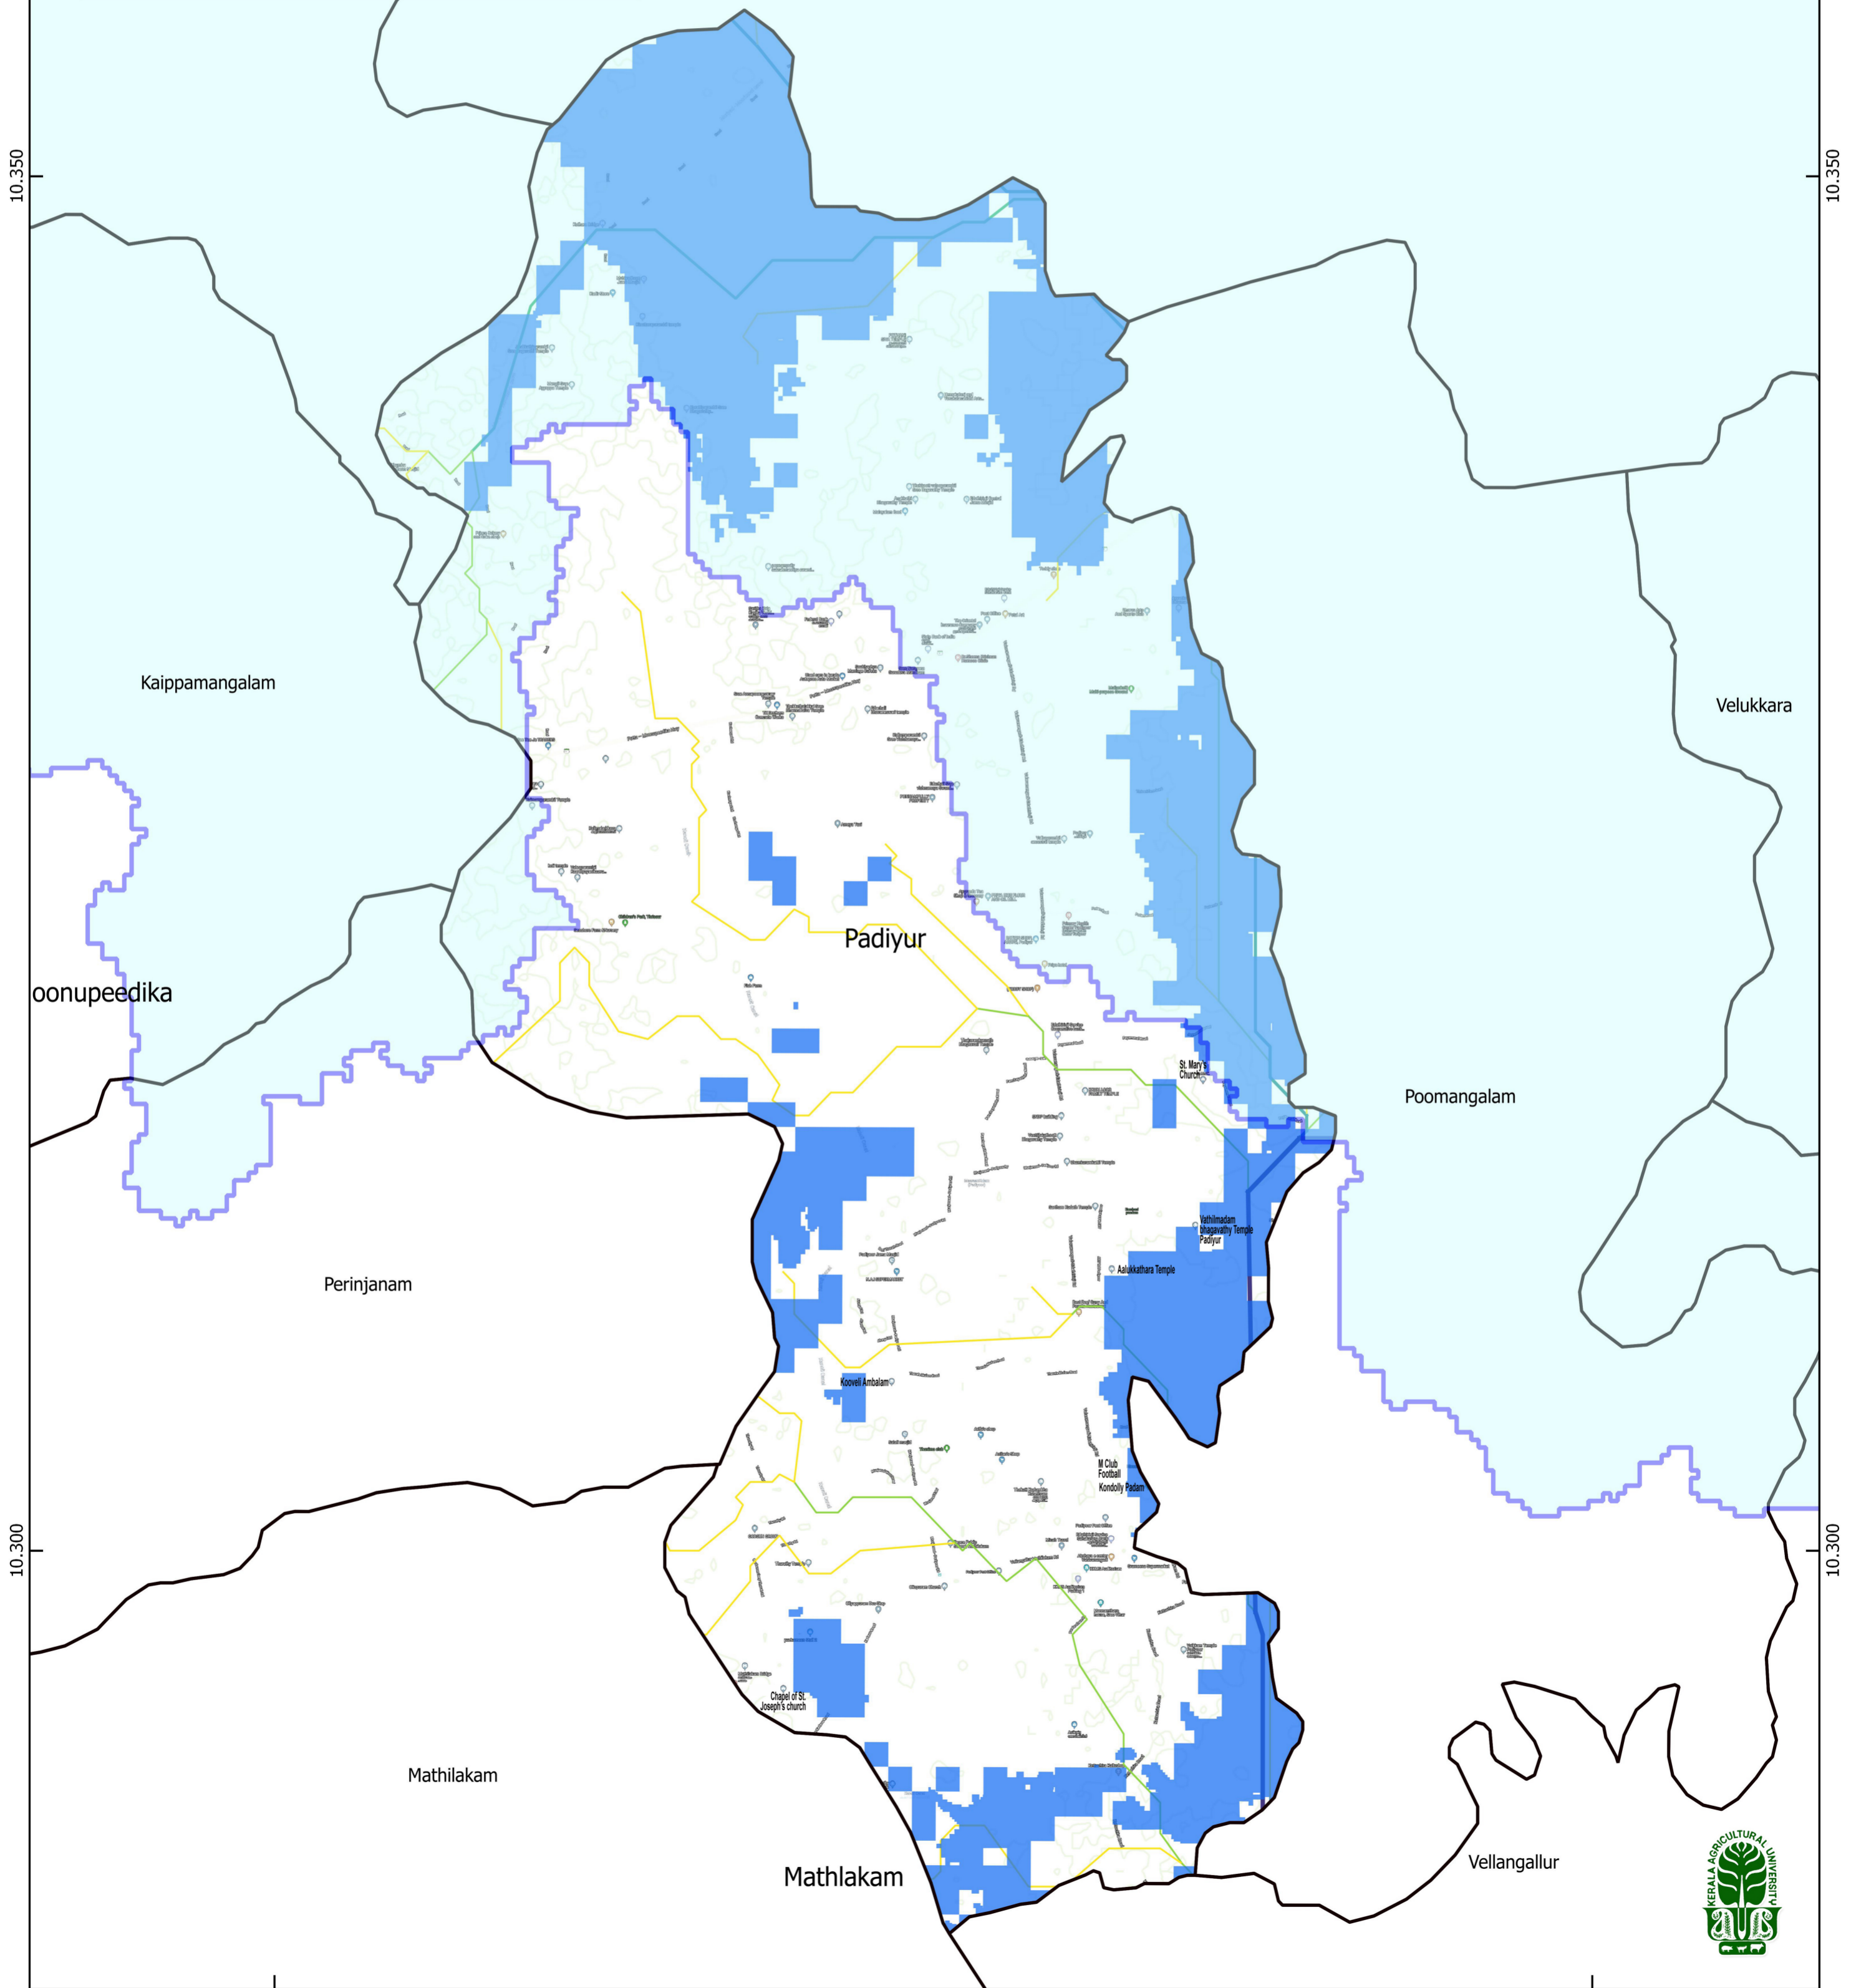

CHALAKKUDI RIVER BASIN- PADIYUR PANCHAYAT FLOOD MAP

Kattoor

10.350

10.350

10.300

10.300

76.150

76.200